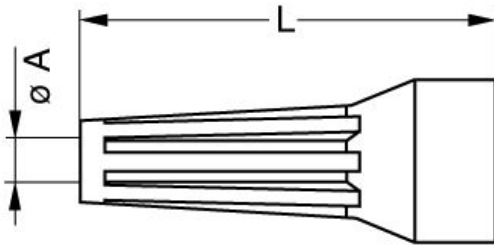

DRAWINGS

Draws

No keying

Dimensions

	A	L
mm.	4.5	30
in.	0,18	1,18

RECOMMENDED BY LEMO

Tools

Cables